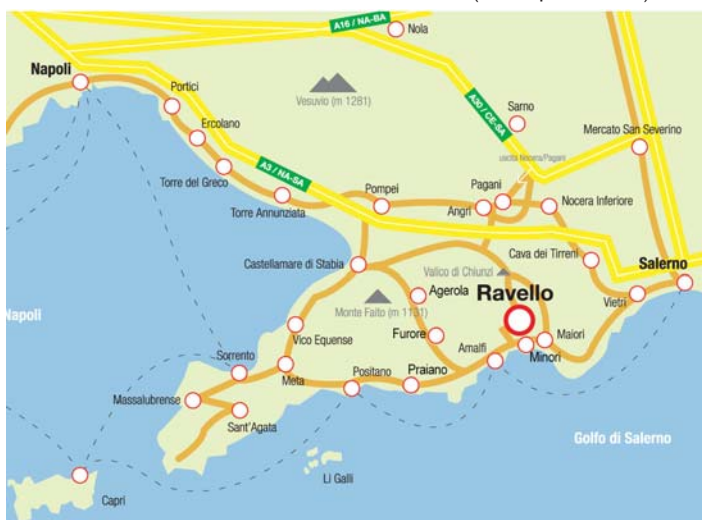

Dress code

Don't worry, you do not need to bring an evening dress in your baggage. Casual wear is the rule.